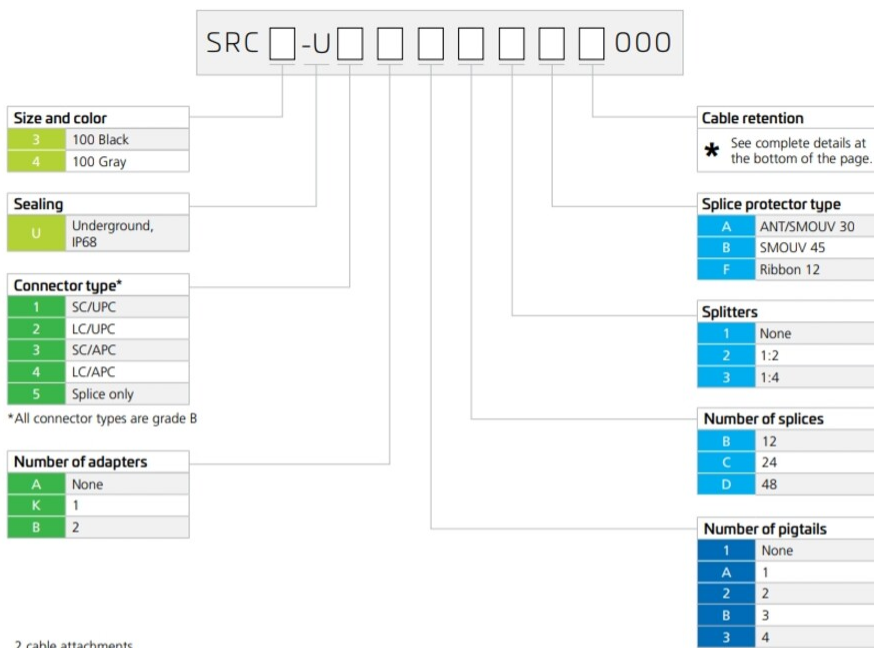

SRC3-U5A1C1BC000

Splicing Capacity, maximum	24
Splicing Capacity, Single Fusion, maximum	24
Splicing Type, Supported	Single fusion
Splitter Type	No splitter
Splitter, quantity	0

Dimensions

Height	267 mm | 10.512 in
Width	117 mm | 4.606 in
Depth	49 mm | 1.929 in
Cable Entry Drop Port Diameter	8 mm (0.31 in) mm

Ordering Tree

*All connector types are grade B

2 cable attachments are supplied.

Cable retention*	Cable Termination Unit (CTU) options				
A: None	B	C	D	E	F
B: NVX-CR-MC-FT-NN	NVX-CR-MC-FT-NN	NVX-CR-MC-RD-NN	NVX-CR-SA-SM-NN	NVX-CR-TI-SM-NN	NVX-CR-DU-FL-NN
C: NVX-CR-MC-RD-NN	- Flat cable - Metal clip - Range 3 x 5 to 4 x 8 mm	- Round cable - Metal clip - Range 4 to 6.2 mm	- Round cable - Dia up to 8 mm - Strength member - Aramide yarns - Single layer	- Round cable - Dia up to 8 mm - Aramide yarns - Single layer	- Round cable - Dia up to 6.2 mm - Aramide yarns - Dual layer - Compact length
D: NVX-CR-SA-SM-NN					
E: NVX-CR-TI-SM-NN					
F: NVX-CR-DU-FL-NN					
G: 4xNVX-CR-MC-FT-NN					
H: 4xNVX-CR-MC-RD-NN					
I: 4xNVX-CR-SA-SM-NN					
J: 4xNVX-CR-TI-SM-NN					
K: 4xNVX-CR-DU-FL-NN					
L: 2xNVX-CR-MC-FT-NN and 2xNVX-CR-MC-RD-NN