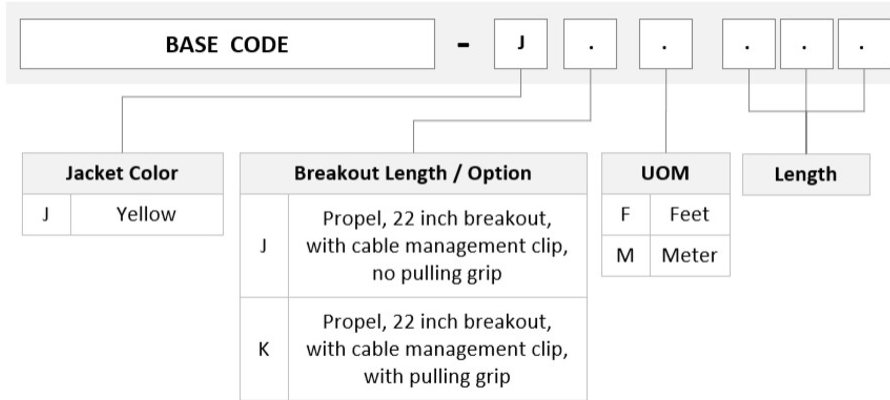

General Specifications

Connector A, quantity	9
Color, boot A	Gray
Color, connector A	Green
Connector B, quantity	0
Construction Type	Stranded
Furcation Color	Yellow
Interface, Connector A	MPO-08/APC Male
Interface, Connector B	Unterminated
Jacket Color	Yellow
Polarity	Method B Enhanced (ULL)
Fibers per Subunit, quantity	8
Total Fibers, quantity	72

Dimensions

Breakout Length	22 in
Cable Assembly Length Range (m)	3 – 305
Cable Assembly Length Range (ft)	10 – 999

UGGQXUCTK

Ordering Tree

Mechanical Specifications

Cable Retention Strength, maximum 11.24 lb @ 0 ° | 4.40 lb @ 90 °