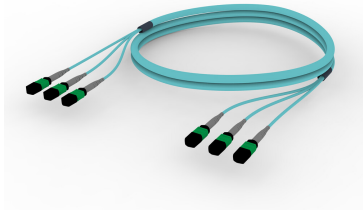

UGXQZQZTF

Base Product

Ultra Low Loss (ULL) OM4 MPO8 APC (Pinned) to MPO8 APC (Pinned), Fiber Trunk Cable Assembly, 24-Fiber, Plenum

Product Classification

Regional Availability	Asia Australia/New Zealand China Europe India Latin America Middle East/Africa North America
Portfolio	CommScope®
Product Type	Fiber trunk cable assembly
Product Brand	Propel SYSTIMAX ULL
Ordering Note	For additional jacket colors, please contact a CommScope Sales Representative For lengths greater than 999 ft (304 m), orders must be in meters Minimum length may vary based on cable configuration

General Specifications

Connector A, quantity	3
Color, boot A	Gray
Color, connector A	Green
Connector B, quantity	3
Color, boot B	Gray
Color, connector B	Green
Construction Type	Stranded
Furcation Color	Aqua
Interface, Connector A	MPO-08/APC Male
Interface, Connector B	MPO-08/APC Male
Jacket Color	Aqua
Polarity	Method B Enhanced (ULL)
Fibers per Subunit, quantity	8
Total Fibers, quantity	24

Dimensions

Breakout Length	22 in
------------------------	-------

UGXQZQZTF

Cable Assembly Length Range (m)	3 – 305
Cable Assembly Length Range (ft)	10 – 999

Ordering Tree

Mechanical Specifications

Cable Retention Strength, maximum	11.24 lb @ 0 ° 4.40 lb @ 90 °
--	---------------------------------

Included Products

- | | | |
|-----------------------|---|---|
| 760248180 | - | Fiber indoor cable, LazrSPEED® Plenum MPO Trunk, 24 fiber multi-unit with 8 fiber subunits, |
| P-024-MP-5K-F08AQ/20T | | Multimode OM4, Gel-free, Feet jacket marking, Aqua jacket color |
| 860662230 | - | MPO8,U LL,Multimode,MALE,APC,GREEN,2 mm |