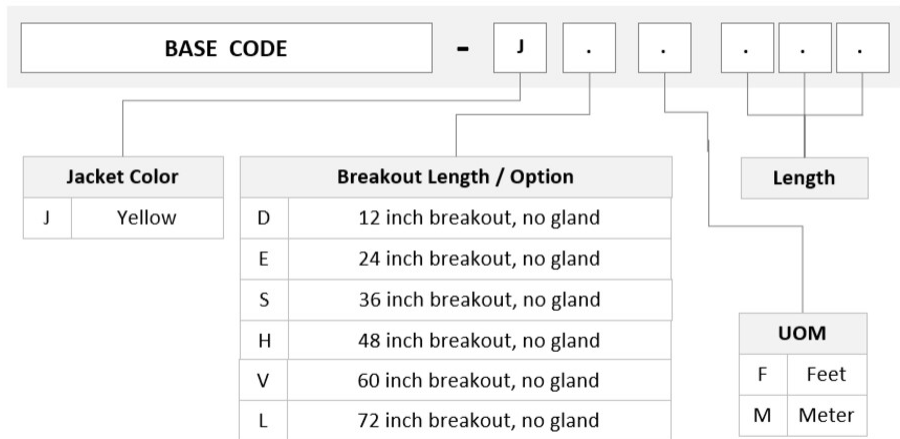

UQG2EMXAH

Base Product

Ultra Low Loss (ULL) Singlemode G.657.A2, 3X4, MPO24 (Non-Pinned - QSFP) to MPO12 (Pinned), 48-Fiber, Conversion Array, LSZH

Product Classification

Regional Availability	Asia Australia/New Zealand China Europe India Latin America Middle East/Africa North America
Portfolio	CommScope®
Product Type	Fiber conversion array cable assembly
Product Brand	Propel SYSTIMAX ULL
Ordering Note	For additional jacket colors, please contact a CommScope Sales Representative For lengths greater than 999 ft (304 m), orders must be in meters Minimum length may vary based on cable configuration

General Specifications

Connector A, quantity	3
Color, boot A	Red
Color, connector A	Green
Connector B, quantity	4
Color, boot B	Black
Color, connector B	Green
Construction Type	Stranded
Furcation Color	Yellow
Interface, Connector A	MPO-24/APC Female
Interface, Connector B	MPO-12/APC Male
Jacket Color	Yellow
Polarity	Method B Enhanced (ULL)
Fibers per Subunit, quantity	12
Total Fibers, quantity	48

Dimensions

Breakout Length	12 in 24 in 36 in 48 in 60 in 72 in
------------------------	---

UQG2EMXAH

Cable Assembly Length Range (m) 3 – 305
Cable Assembly Length Range (ft) 10 – 999

Ordering Tree

Mechanical Specifications