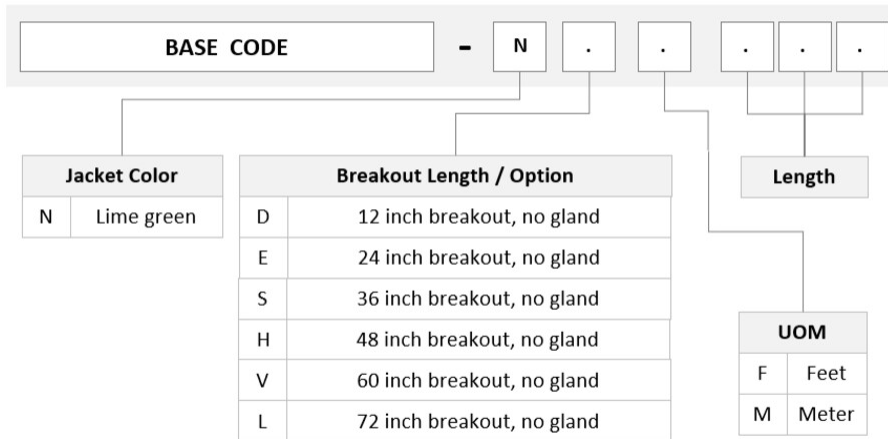

General Specifications

Connector A, quantity	3
Color, boot A	Red
Color, connector A	Lime green
Connector B, quantity	4
Color, boot B	Black
Color, connector B	Lime green
Construction Type	Stranded
Furcation Color	Lime green
Interface, Connector A	MPO-24/UPC Female
Interface, Connector B	MPO-12/UPC Female
Jacket Color	Lime green
Polarity	Method B Enhanced (ULL)
Fibers per Subunit, quantity	12
Total Fibers, quantity	48

Dimensions

Breakout Length	12 in 24 in 36 in 48 in 60 in 72 in
------------------------	---

UQV2DMPAH

Cable Assembly Length Range (m) 2 – 305

Cable Assembly Length Range (ft) 4 – 999

Ordering Tree

Mechanical Specifications