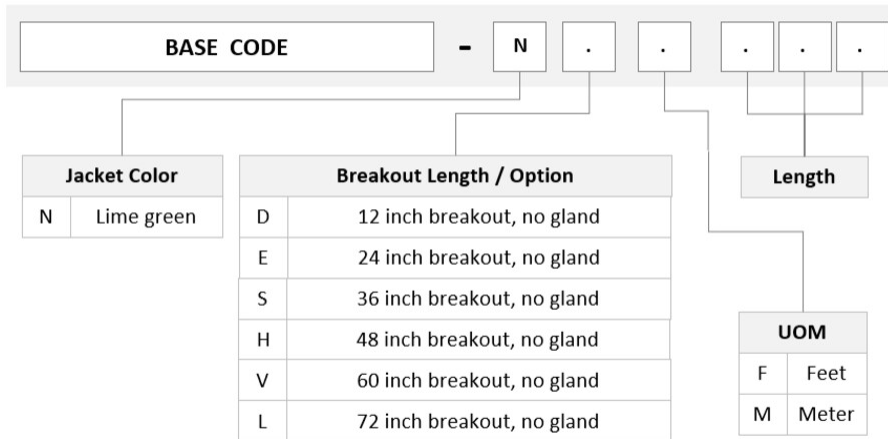

General Specifications

Connector A, quantity	3
Color, boot A	Red
Color, connector A	Lime green
Connector B, quantity	4
Color, boot B	Black
Color, connector B	Lime green
Construction Type	Stranded
Furcation Color	Lime green
Interface, Connector A	MPO-24/UPC Female
Interface, Connector B	MPO-12/UPC Male
Jacket Color	Lime green
Polarity	Method B Enhanced (ULL)
Fibers per Subunit, quantity	12
Total Fibers, quantity	48

Dimensions

Breakout Length	12 in 24 in 36 in 48 in 60 in 72 in
------------------------	---

UQV2DMXAH

Cable Assembly Length Range (m) 2 – 305

Cable Assembly Length Range (ft) 4 – 999

Ordering Tree

Mechanical Specifications