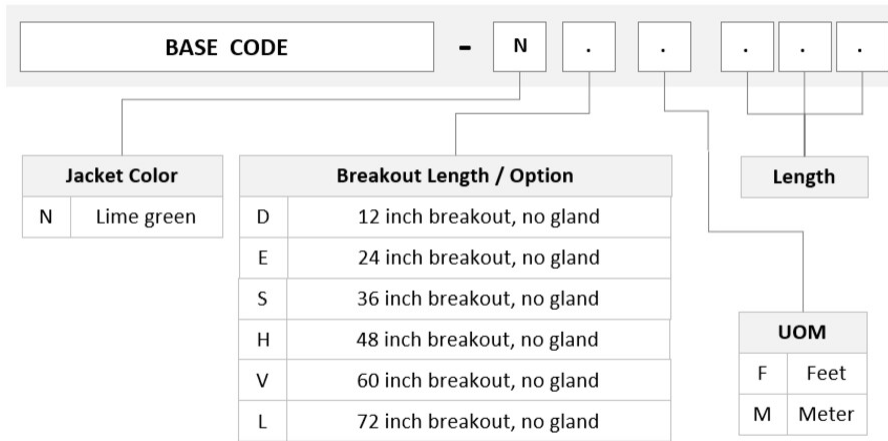

General Specifications

Connector A, quantity	2
Color, boot A	Red
Color, connector A	Lime green
Connector B, quantity	3
Color, boot B	Red
Color, connector B	Lime green
Construction Type	Stranded
Furcation Color	Lime green
Interface, Connector A	MPO-24/UPC Male
Interface, Connector B	MPO-24/UPC Female
Jacket Color	Lime green
Polarity	Method B Enhanced (ULL)
Fibers per Subunit, quantity	24
Total Fibers, quantity	48

Dimensions

Breakout Length	12 in 24 in 36 in 48 in 60 in 72 in
------------------------	---

UQV2X2DBH

Cable Assembly Length Range (m) 2 – 305

Cable Assembly Length Range (ft) 4 – 999

Ordering Tree

Mechanical Specifications