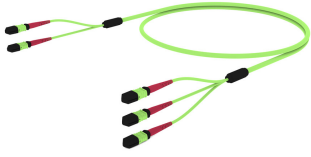

UQV2X2DBH

Base Product

Ultra Low Loss (ULL) OM5, 2X3, MPO24 (Pinned) to MPO24 (Non-Pinned-QSFP-DD), 48-Fiber, Conversion Array, Plenum

Product Classification

Regional Availability	Asia Australia/New Zealand China Europe India Latin America Middle East/Africa North America
Portfolio	CommScope®
Product Type	Fiber conversion array cable assembly
Product Brand	Propel SYSTIMAX ULL
Ordering Note	For additional jacket colors, please contact a CommScope Sales Representative For lengths greater than 999 ft (304 m), orders must be in meters Minimum length may vary based on cable configuration

General Specifications

Connector A, quantity	2
Color, boot A	Red
Color, connector A	Lime green
Connector B, quantity	3
Color, boot B	Red
Color, connector B	Lime green
Construction Type	Stranded
Furcation Color	Lime green
Interface, Connector A	MPO-24/UPC Male
Interface, Connector B	MPO-24/UPC Female
Jacket Color	Lime green
Polarity	Method B Enhanced (ULL)
Fibers per Subunit, quantity	24
Total Fibers, quantity	48

Dimensions

Breakout Length	12 in 24 in 36 in 48 in 60 in 72 in
------------------------	---

UQV2X2DBH

Cable Assembly Length Range (m) 2 – 305

Cable Assembly Length Range (ft) 4 – 999

Ordering Tree

Mechanical Specifications