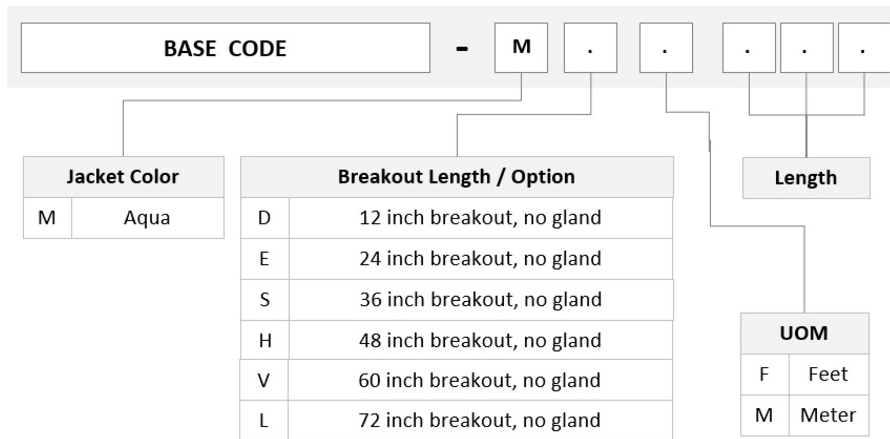

General Specifications

Connector A, quantity	1
Color, boot A	Red
Color, connector A	Aqua
Connector B, quantity	2
Color, boot B	Gray
Color, connector B	Aqua
Construction Type	Stranded
Furcation Color	Aqua
Interface, Connector A	MPO-24/UPC Female
Interface, Connector B	MPO-08/UPC Female
Jacket Color	Aqua
Polarity	Method B Enhanced (ULL)
Fibers per Subunit, quantity	16
Total Fibers, quantity	16

Dimensions

UQX2DQP7R

Breakout Length	12 in 24 in 36 in 48 in 60 in 72 in
Cable Assembly Length Range (m)	3 – 305
Cable Assembly Length Range (ft)	10 – 999

Ordering Tree

Mechanical Specifications

Cable Retention Strength, maximum	11.24 lb @ 0° 4.40 lb @ 90°
--	-------------------------------