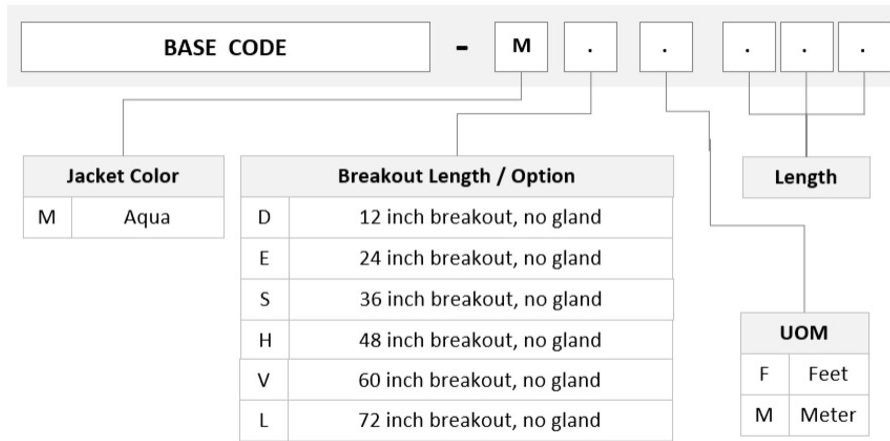

UQX2P2DBH

Base Product

Ultra Low Loss (ULL) OM4 , 2X3, MPO24 (Non-Pinned) to MPO24 (Non-Pinned-QSFP-DD), 48-Fiber, Conversion Array, Plenum

Product Classification

Regional Availability	Asia Australia/New Zealand China Europe India Latin America Middle East/Africa North America
Portfolio	CommScope®
Product Type	Fiber conversion array cable assembly
Product Brand	Propel SYSTIMAX ULL
Ordering Note	For additional jacket colors, please contact a CommScope Sales Representative For lengths greater than 999 ft (304 m), orders must be in meters Minimum length may vary based on cable configuration

General Specifications

Connector A, quantity	2
Color, boot A	Red
Color, connector A	Aqua
Connector B, quantity	3
Color, boot B	Red
Color, connector B	Aqua
Construction Type	Stranded
Furcation Color	Aqua
Interface, Connector A	MPO-24/UPC Female
Interface, Connector B	MPO-24/UPC Female
Jacket Color	Aqua
Polarity	Method B Enhanced (ULL)
Fibers per Subunit, quantity	24
Total Fibers, quantity	48

Dimensions

Breakout Length	12 in 24 in 36 in 48 in 60 in 72 in
------------------------	---

UQX2P2DBH

Cable Assembly Length Range (m) 3 – 305
Cable Assembly Length Range (ft) 10 – 999

Ordering Tree

Mechanical Specifications