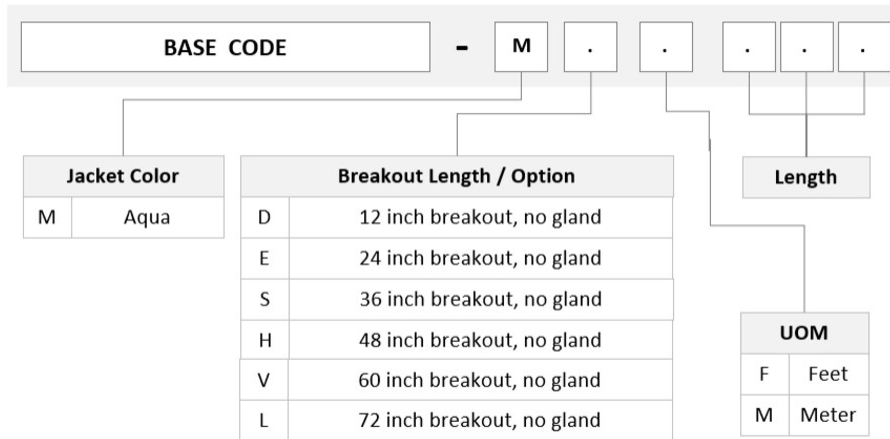

URX2EMPAH

Base Product

Ultra Low Loss (ULL) OM4, 3X4, MPO24 (Non-Pinned - QSFP) to MPO12 (Non-Pinned), 48-Fiber, Conversion Array, LSZH

Product Classification

Regional Availability	Asia Australia/New Zealand China Europe India Latin America Middle East/Africa North America
Portfolio	CommScope®
Product Type	Fiber conversion array cable assembly
Product Brand	Propel SYSTIMAX ULL
Ordering Note	For additional jacket colors, please contact a CommScope Sales Representative For lengths greater than 999 ft (304 m), orders must be in meters Minimum length may vary based on cable configuration

General Specifications

Connector A, quantity	3
Color, boot A	Red
Color, connector A	Aqua
Connector B, quantity	4
Color, boot B	Black
Color, connector B	Aqua
Construction Type	Stranded
Furcation Color	Aqua
Interface, Connector A	MPO-24/UPC Female
Interface, Connector B	MPO-12/UPC Female
Jacket Color	Aqua
Polarity	Method B Enhanced (ULL)
Fibers per Subunit, quantity	12
Total Fibers, quantity	48

Dimensions

Breakout Length	12 in 24 in 36 in 48 in 60 in 72 in
------------------------	---

URX2EMPAH

Cable Assembly Length Range (m) 3 – 305
Cable Assembly Length Range (ft) 10 – 999

Ordering Tree

Mechanical Specifications