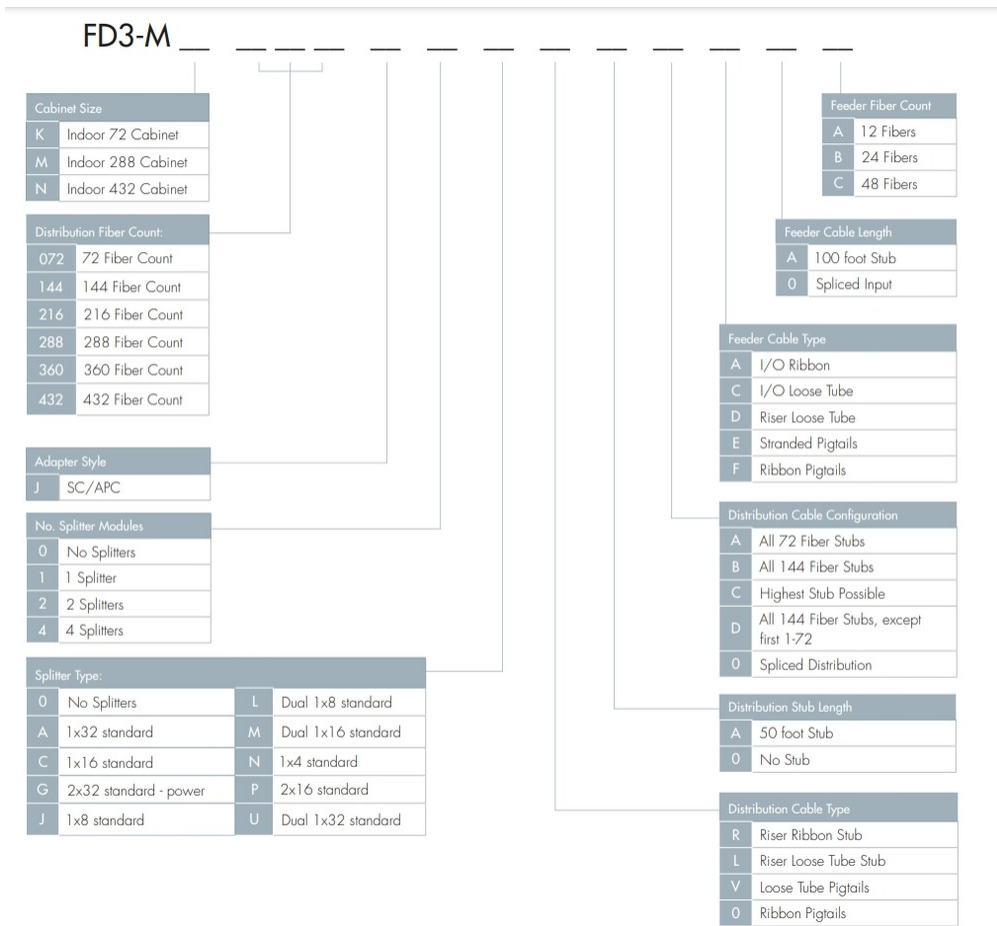

FD3-VM288J0ARACAAB

IFDH 3000 Indoor Fiber Distribution Hub, 288-fiber, SC/APC

Product Classification

Regional Availability	North America
Product Type	Fiber distribution hub
Product Series	IFDH 3000

General Specifications

Adapters, quantity	288
Color	Putty white
Front Door Type	Single hinged
Interface	SC/APC
Mounting	Wall
Port, quantity	288

Dimensions

Height	740 mm 29.134 in
Width	530 mm 20.866 in
Depth	370 mm 14.567 in

Ordering Tree

FD3-VM288JOARACAAB

Material Specifications

Finish Powder coated

Material Type Steel

Optical Specifications

Fiber Mode Singlemode

Environmental Specifications

Environmental Space Indoor