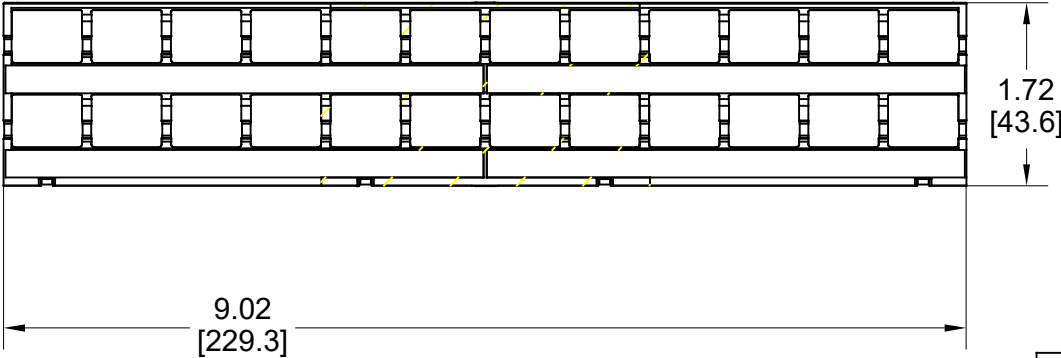

MATERIAL ID	DESCRIPTION
760253193	M4800-DDM

NOTES:

- SEE COMMSCOPE CATALOG FOR PART NUMBER SUFFIXES TO INDICATE COLOR/PKG.
- SEE COMMSCOPE CATALOG FOR COMPLETE LIST OF PARTS RELATED TO THE USE OF THIS PRODUCT.
- DIMENSIONS IN PARENTHESES ARE IN METRIC[MM].
- PART INCLUDES:
 - (1) BEZEL, 24 PORT, M4800-2
 - (1) LABEL SHEET, M4800
 - (24)CAP ASSY, MGS, SHIELD, STRAIN RELIEF