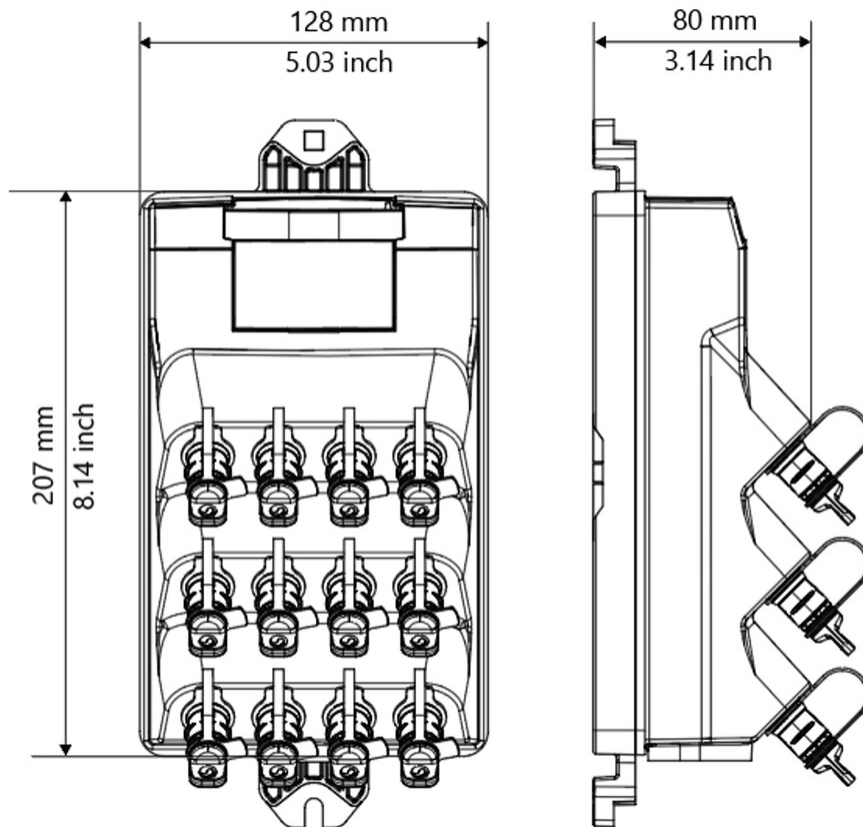

## General Specifications

|                            |                                     |
|----------------------------|-------------------------------------|
| <b>Cable Type</b>          | Toneable - Flat - Loose Tube        |
| <b>Cable, quantity</b>     | 1                                   |
| <b>Distribution Type</b>   | 12 ports                            |
| <b>Drop Port Type</b>      | Hardened Prodigy SC/APC             |
| <b>Drop Port, quantity</b> | 12                                  |
| <b>Enclosure Color</b>     | Black (RAL 9005)                    |
| <b>Mounting</b>            | Handhole   Pedestal   Pole   Strand |
| <b>Port Type</b>           | Hardened Prodigy SC/APC             |
| <b>Port, quantity</b>      | 12                                  |
| <b>Stub Type</b>           | Stub tail                           |

## Dimensions

|                             |                                |
|-----------------------------|--------------------------------|
| <b>Height</b>               | 80 mm   3.15 in                |
| <b>Width</b>                | 128 mm   5.039 in              |
| <b>Length</b>               | 207 mm   8.15 in               |
| <b>Cable Length, stub</b>   | 600 ft (182 m)                 |
| <b>Cable Outer Diameter</b> | 4.3 x 10.1 mm (0.17 x 0.40 in) |

## Dimension Drawing