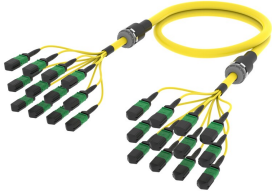

UHGMXMXCM

Base Product

Singlemode MPO12 APC (pinned) to MPO12 APC (pinned) Fiber Trunk Cable Assembly, 144-Fiber, Armored Indoor Plenum

Product Classification

Regional Availability	Asia Australia/New Zealand China Europe India Latin America Middle East/Africa North America
Portfolio	CommScope®
Product Type	Fiber trunk cable assembly
Product Brand	Propel SYSTIMAX ULL
Ordering Note	For additional jacket colors, please contact a CommScope Sales Representative For lengths greater than 999 ft (304 m), orders must be in meters Minimum length may vary based on cable configuration

General Specifications

Connector A, quantity	12
Color, boot A	Black
Color, connector A	Green
Connector B, quantity	12
Color, boot B	Black
Color, connector B	Green
Construction Type	Armored Stranded
Furcation Color	Yellow
Interface, Connector A	MPO-12/APC Male
Interface, Connector B	MPO-12/APC Male
Jacket Color	Yellow
Polarity	Method B Enhanced (ULL)
Fibers per Subunit, quantity	12
Total Fibers, quantity	144

Dimensions

Breakout Length	22 in
------------------------	-------

UHGMXXMXXCM

Cable Assembly Length Range (m)	3 – 305
Cable Assembly Length Range (ft)	10 – 999

Ordering Tree

Mechanical Specifications

Cable Retention Strength, maximum	11.24 lb @ 0 ° 4.40 lb @ 90 °
--	---------------------------------

UHGMXMXCM

Included Products

- 760242075
P-144-MZ-8G-F12YL/20T – Fiber indoor cable, Plenum MPO Trunk, interlocking aluminum armored with plenum jacket, 144 fiber multi-unit with 12 fiber subunits, Gel-free, Singlemode G.657.A2/B2, Feet jacket marking, Yellow jacket color
- 860659010 – MPO-12, ULTRA LOW LOSS, MALE, Singlemode, GREEN, 2mm