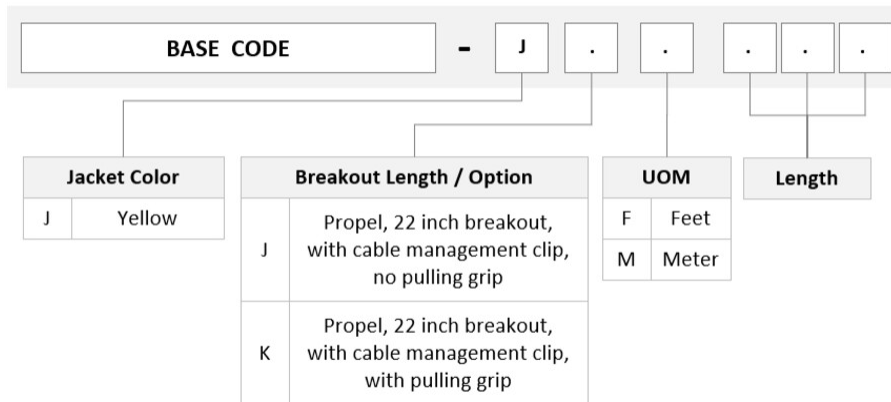

General Specifications

Connector A, quantity	2
Color, boot A	Black
Color, connector A	Green
Connector B, quantity	2
Color, boot B	Black
Color, connector B	Green
Construction Type	Armored Stranded
Furcation Color	Yellow
Interface, Connector A	MPO-12/APC Male
Interface, Connector B	MPO-12/APC Male
Jacket Color	Yellow
Polarity	Method B Enhanced (ULL)
Fibers per Subunit, quantity	12
Total Fibers, quantity	24

Dimensions

Breakout Length	22 in
------------------------	-------

UHGMXMXCF

Cable Assembly Length Range (m) 3 – 305

Cable Assembly Length Range (ft) 10 – 999

Ordering Tree

Mechanical Specifications

Cable Retention Strength, maximum 11.24 lb @ 0 ° | 4.40 lb @ 90 °