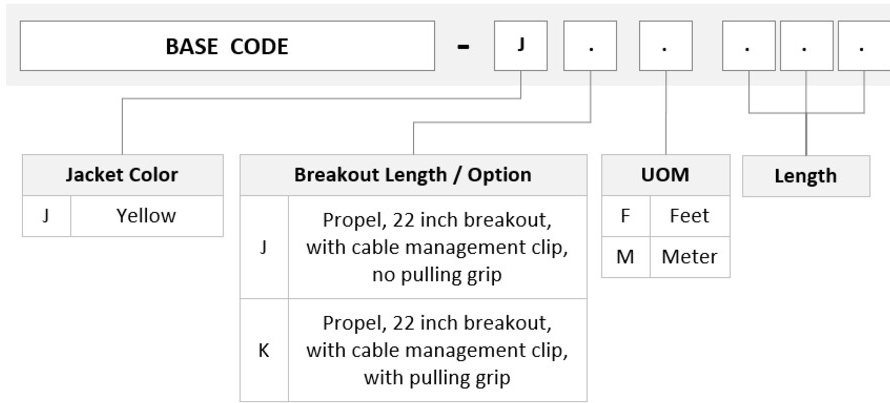

General Specifications

Connector A, quantity	1
Color, boot A	Black
Color, connector A	Green
Connector B, quantity	0
Construction Type	Armored Stranded
Furcation Color	Yellow
Interface, Connector A	MPO-12/APC Male
Interface, Connector B	Unterminated
Jacket Color	Yellow
Polarity	Method B Enhanced (ULL)
Fibers per Subunit, quantity	12
Total Fibers, quantity	12

Dimensions

Breakout Length	22 in
Cable Assembly Length Range (m)	3 – 305
Cable Assembly Length Range (ft)	10 – 999

UHGMXUCCD

Ordering Tree

Mechanical Specifications

Cable Retention Strength, maximum 11.24 lb @ 0° | 4.40 lb @ 90°