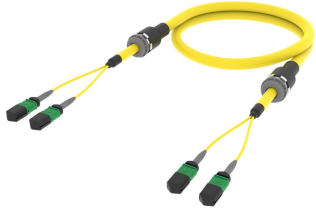

UKGQXQXTR

Base Product

Singlemode MPO8 APC (pinned) to MPO8 APC (pinned) Fiber Trunk Cable Assembly, 16-Fiber, Armored Indoor Dual Rated (OFNR/LSZH)

Product Classification

Regional Availability	Asia Australia/New Zealand China Europe India Latin America Middle East/Africa North America
Portfolio	CommScope®
Product Type	Fiber trunk cable assembly
Product Brand	Propel SYSTIMAX ULL
Ordering Note	For additional jacket colors, please contact a CommScope Sales Representative For lengths greater than 999 ft (304 m), orders must be in meters Minimum length may vary based on cable configuration

General Specifications

Connector A, quantity	2
Color, boot A	Gray
Color, connector A	Green
Connector B, quantity	2
Color, boot B	Gray
Color, connector B	Green
Construction Type	Armored Stranded
Furcation Color	Yellow
Interface, Connector A	MPO-08/APC Male
Interface, Connector B	MPO-08/APC Male
Jacket Color	Yellow
Polarity	Method B Enhanced (ULL)
Fibers per Subunit, quantity	8
Total Fibers, quantity	16

Dimensions

Breakout Length	22 in
------------------------	-------

UKGQXQXTR

Cable Assembly Length Range (m)	3 – 305
Cable Assembly Length Range (ft)	10 – 999

Ordering Tree

Mechanical Specifications

Cable Retention Strength, maximum	11.24 lb @ 0° 4.40 lb @ 90°
--	-------------------------------

UKGQXQXTR

UK-ROHS

Compliant/Exempted

Included Products

- 760255997
N-016-MZ-8G1-F08YL/20T/B2
 - 860659022
- Fiber indoor cable, Riser/LSZH rated MPO Trunk, interlocking aluminum armored, Singlemode G.657.A2/B2, 16 fiber, Feet jacket marking, Yellow jacket color, B2ca flame rating
 - MPO-08, ULTRA LOW LOSS, MALE, Singlemode, GREEN, 2mm