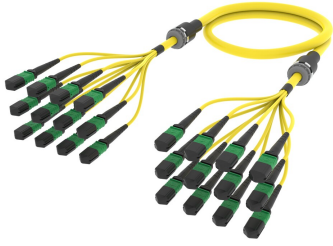

UKGRZRZ8N

Base Product

Singlemode MPO16 APC (pinned) to MPO16 APC (pinned), Fiber Trunk Cable Assembly, 192-Fiber, Armored Indoor Dual Rated (OFNR/LSZH)

Product Classification

Regional Availability	Asia Australia/New Zealand China Europe India Latin America Middle East/Africa North America
Portfolio	CommScope®
Product Type	Fiber trunk cable assembly
Product Brand	Propel SYSTIMAX ULL
Ordering Note	For additional jacket colors, please contact a CommScope Sales Representative For lengths greater than 999 ft (304 m), orders must be in meters Minimum length may vary based on cable configuration

General Specifications

Connector A, quantity	12
Color, boot A	Black
Color, connector A	Green
Connector B, quantity	12
Color, boot B	Black
Color, connector B	Green
Construction Type	Armored Stranded
Furcation Color	Yellow
Interface, Connector A	MPO-16/APC Male
Interface, Connector B	MPO-16/APC Male
Jacket Color	Yellow
Polarity	Method B Enhanced (ULL)
Fibers per Subunit, quantity	16
Total Fibers, quantity	192

Dimensions

UKGRZRZ8N

Breakout Length	22 in
Cable Assembly Length Range (m)	3 – 305
Cable Assembly Length Range (ft)	10 – 999

Ordering Tree

Mechanical Specifications

Cable Retention Strength, maximum	11.24 lb @ 0 ° 4.40 lb @ 90 °
--	---------------------------------

UKGRZRZ8N

UK-ROHS

Compliant/Exempted

Included Products

- 760256184
N-192-MZ-8G1-F16YL/30T/B2
 - 860661406
- Fiber indoor cable, Riser/LSZH rated, MPO Trunk, interlocking aluminum armored, Singlemode G.657.A2/B2, 192 fiber, Feet jacket marking, Yellow jacket color, B2ca flame rating
 - MPO16,ULL,MALE,SM,GREEN, 3mm