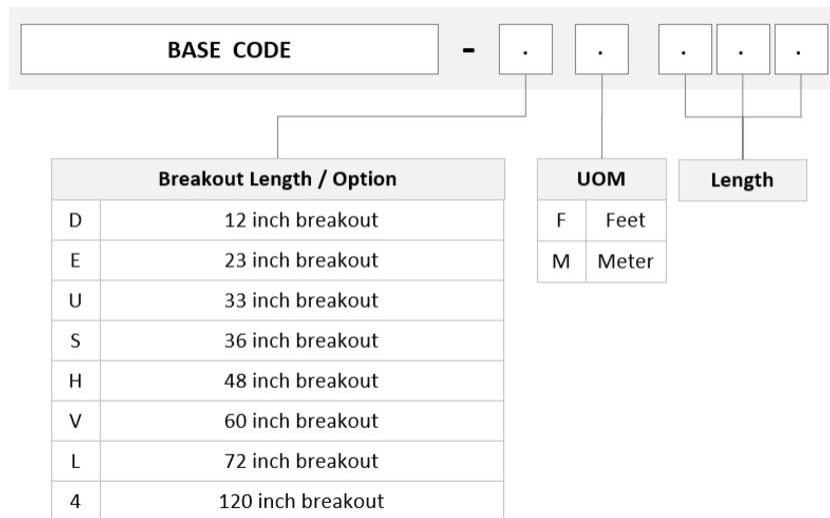

PPLAJXFLC2XH

Total Ports, quantity, front 24

Dimensions

Height 11 mm | 0.433 in
Width 131 mm | 5.157 in
Depth 170 mm | 6.693 in
Breakout Length, end B 12 in | 120 in | 33 in | 36 in | 48 in | 60 in | 72 in
Cable Assembly Length Range (m) 1 – 400
Cable Assembly Length Range (ft) 2 – 999

Ordering Tree

Optical Specifications

Fiber Mode Multimode
Fiber Type OM4
Insertion Loss, maximum 0.35 dB

Environmental Specifications

Qualification Standards IEC 61753-1 | TIA-568.3-D
Safety Standard c-UL-us

Packaging and Weights