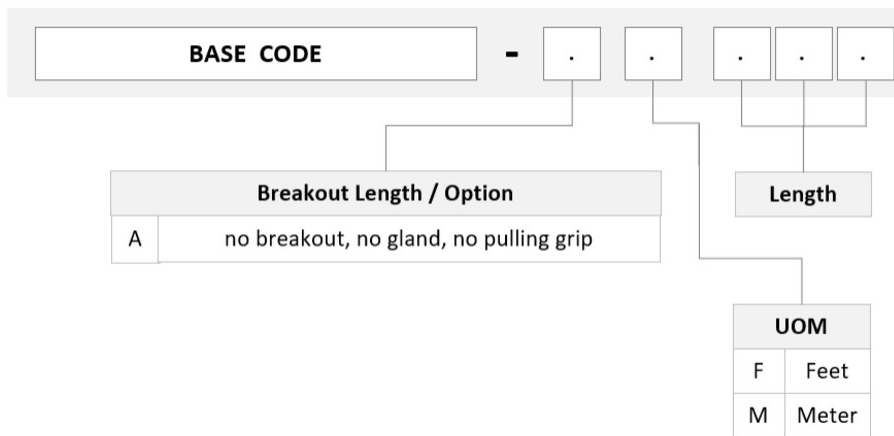

General Specifications

Configuration Type	PROPEL Module to Stub
Cable Color	Lime green
Cable Type	Trunk Cable - LSZH Class B2ca
Interface, front	LC/UPC
Interface Feature, front	Duplex Shuttered
Interface Color, front	Lime green
Interface, rear	Stub
Module Size, end A	8 fiber
Module Size, end B	8 fiber
Module Quantity, end A	8
Module Quantity, end B	8
Polarity	Method B Enhanced (ULL)
Total Fibers, quantity	128
Total Ports, quantity, front	64

PPLU3VRLCUCQ

Dimensions

Height	11 mm 0.433 in
Width	65 mm 2.559 in
Depth	170 mm 6.693 in
Breakout Length, end B	0 in
Cable Assembly Length Range (m)	1 – 400
Cable Assembly Length Range (ft)	2 – 999

Ordering Tree