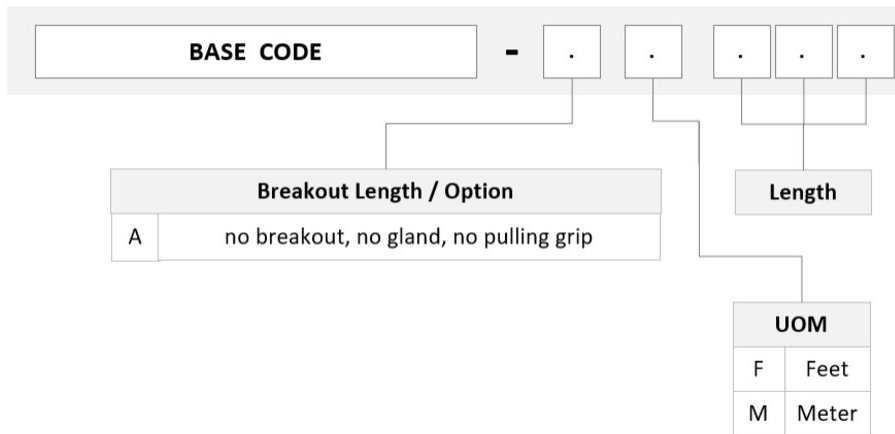

PPLUGGFSNUCF

Height	11 mm | 0.433 in
Width	131 mm | 5.157 in
Depth	170 mm | 6.693 in
Breakout Length, end B	0 in
Cable Assembly Length Range (m)	1 – 400
Cable Assembly Length Range (ft)	2 – 999

Ordering Tree

Optical Specifications

Fiber Mode	Singlemode
Fiber Type	OS2
Insertion Loss, maximum	0.6 dB

Environmental Specifications

Qualification Standards	IEC 61753-1 | TIA-568.3-D
Safety Standard	c-UL-us

Packaging and Weights

Packaging quantity	1

Regulatory Compliance/Certifications

Agency	Classification