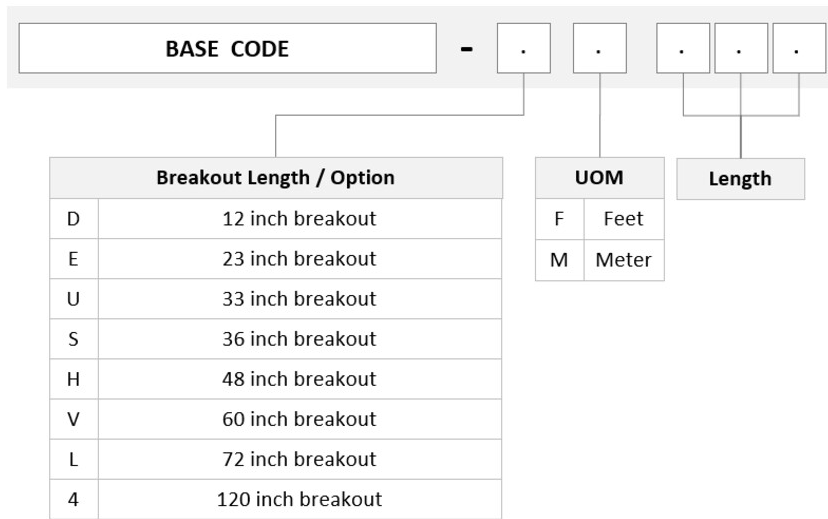

PPLUGVFLC2XH

Width	196 mm | 7.717 in
Depth	170 mm | 6.693 in
Breakout Length, end B	12 in | 120 in | 33 in | 36 in | 48 in | 60 in | 72 in
Cable Assembly Length Range (m)	1 – 400
Cable Assembly Length Range (ft)	2 – 999

Ordering Tree

Optical Specifications

Fiber Mode	Multimode
Fiber Type	OM5
Insertion Loss, maximum	0.35 dB

Environmental Specifications

Qualification Standards	IEC 61753-1 | TIA-568.3-D
Safety Standard	c-UL-us

Packaging and Weights

Packaging quantity	1

Regulatory Compliance/Certifications

Agency	Classification