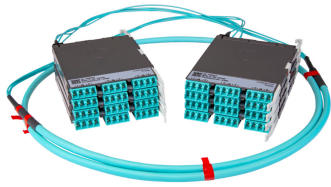

PPLUGXDLCLCL

Propel ULL Multimode OM4 Cabled Module, 8x12 duplex LC Propel module on End A to 8x12 on End B, 96 fiber Plenum Trunk, Method B Enhanced

- This component requires 3 of the 12 lanes on the Propel Panel blade
- Ultra-low loss (ULL) with Method B Enhanced polarity
- End A module can be installed from rear of panel
- Serialized QR code provides easy access to factory optical test results

Product Classification

Regional Availability	Asia Australia/New Zealand EMEA Latin America North America
Portfolio	SYSTIMAX®
Product Type	Fiber cabled module
Product Brand	Propel
Product Series	PPL
Ordering Note	End B module is the same module as End A For lengths greater than 999 ft (304 m), orders must be in meters Maximum length is 400 meters

General Specifications

Configuration Type	PROPEL Module to PROPEL Module
Cable Color	Aqua
Cable Type	Trunk Cable - Plenum
Interface, front	LC/UPC
Interface Feature, front	Duplex Shuttered
Interface Color, front	Aqua
Interface, rear	LC/UPC
Interface Feature, rear	Duplex Shuttered
Interface Color, rear	Aqua
Module Size, end A	12 fiber
Module Size, end B	12 fiber
Module Quantity, end A	8
Module Quantity, end B	8
Polarity	Method B Enhanced (ULL)

PPLUGXDLCLCL

Total Fibers, quantity	96
Total Ports, quantity, front	48
Total Ports, quantity, rear	48

Dimensions

Height	11 mm 0.433 in
Width	98 mm 3.858 in
Depth	170 mm 6.693 in
Breakout Length, end B	23 in
Cable Assembly Length Range (m)	1 – 400
Cable Assembly Length Range (ft)	2 – 999