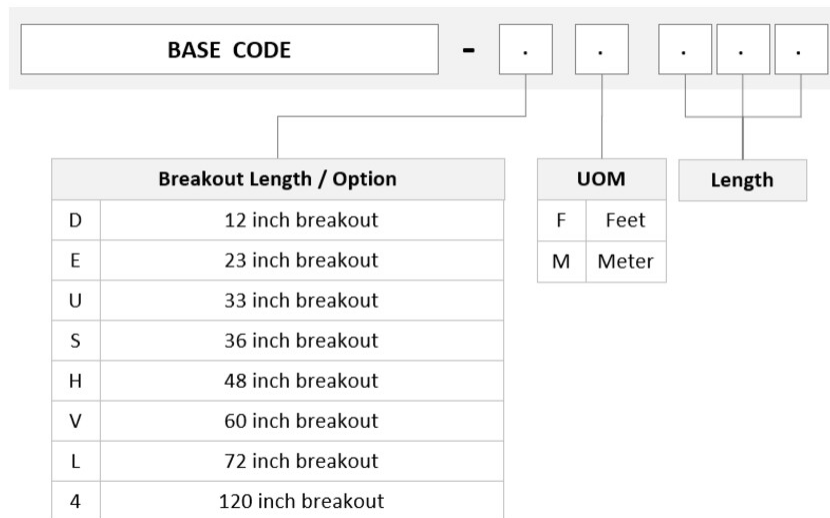

PPLUGXDLCMXF

Total Ports, quantity, front 12

Dimensions

Height 11 mm | 0.433 in

Width 98 mm | 3.858 in

Depth 170 mm | 6.693 in

Breakout Length, end B 12 in | 20 in | 33 in | 36 in | 48 in | 60 in | 72 in

Cable Assembly Length Range (m) 1 – 400

Cable Assembly Length Range (ft) 2 – 999

Ordering Tree

Optical Specifications

Fiber Mode Multimode

Fiber Type OM4

Insertion Loss, maximum 0.35 dB

Environmental Specifications

Qualification Standards IEC 61753-1 | TIA-568.3-D

Safety Standard c-UL-us

Packaging and Weights