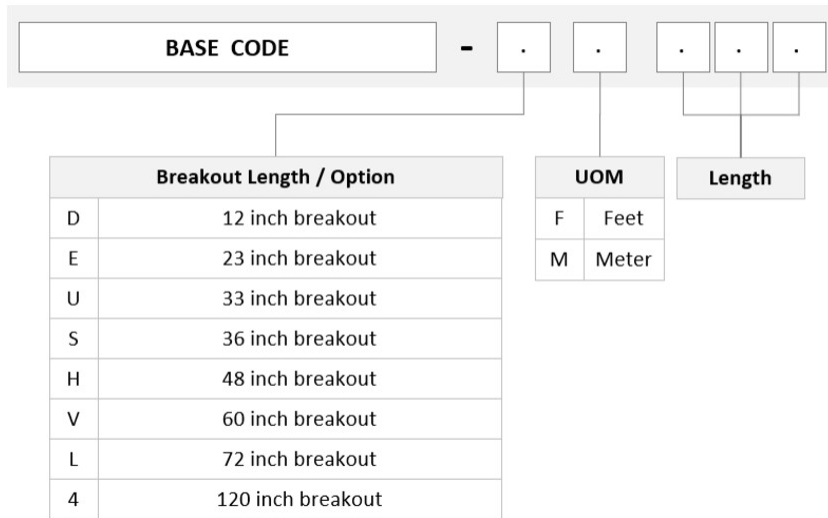

PPLUQG8LCQX8

Dimensions

Height	11 mm | 0.433 in
Width	65 mm | 2.559 in
Depth	170 mm | 6.693 in
Breakout Length, end B	12 in | 120 in | 33 in | 36 in | 48 in | 60 in | 72 in
Cable Assembly Length Range (m)	1 – 400
Cable Assembly Length Range (ft)	2 – 999

Ordering Tree

Optical Specifications

Fiber Mode	Singlemode
Fiber Type	OS2
Insertion Loss, maximum	0.6 dB

Environmental Specifications

Qualification Standards	IEC 61753-1 | TIA-568.3-D
Safety Standard	c-UL-us

Packaging and Weights

Packaging quantity	1