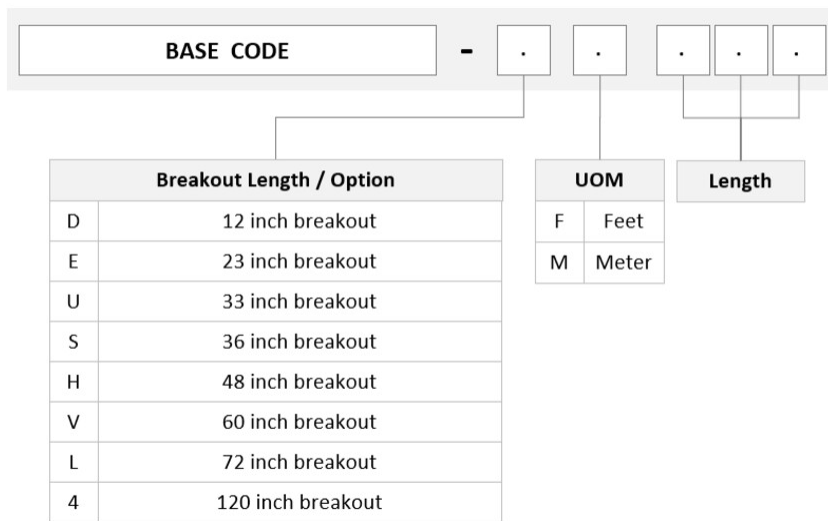

PPLURXDLCMPD

Dimensions

Height	11 mm | 0.433 in
Width	65 mm | 2.559 in
Depth	170 mm | 6.693 in
Breakout Length, end B	12 in | 120 in | 33 in | 36 in | 48 in | 60 in | 72 in
Cable Assembly Length Range (m)	1 – 400
Cable Assembly Length Range (ft)	2 – 999

Ordering Tree

Optical Specifications

Fiber Mode	Multimode
Fiber Type	OM4
Insertion Loss, maximum	0.35 dB

Environmental Specifications

Qualification Standards	IEC 61753-1 | TIA-568.3-D
Safety Standard	c-UL-us

Packaging and Weights

Packaging quantity	1