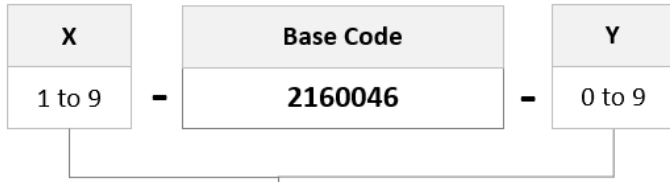

9-2160046-8

Examples of Lengths (meters)	
-5	5 meters
1- -0	10 meters
1- -5	15 meters
7- -9	79 meters
8- -y	Specific length
9- -y	Specific length

Optical Specifications

Fiber Mode Multimode
Fiber Type OM4, LazrSPEED®

Environmental Specifications

Environmental Space Low Smoke Zero Halogen (LSZH)
Qualification Standards IEC 60332-1 | IEC 60332-3 | IEC 60754 | IEC 61034

Packaging and Weights

Packaging quantity 1

Regulatory Compliance/Certifications

Agency	Classification
CHINA-ROHS	Above maximum concentration value
REACH-SVHC	Compliant as per SVHC revision on www.commscope.com/ProductCompliance
ROHS	Compliant/Exempted
UK-ROHS	Compliant/Exempted