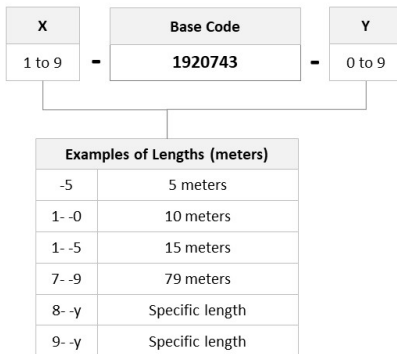

Fiber Optic Patch Cord, Duplex, Multimode, LC/UPC to LC/UPC, aqua, 93 m

Product Classification

Regional Availability	Asia Australia/New Zealand China India
Portfolio	CommScope®
Product Type	Fiber patch cord, duplex
Product Series	192

General Specifications

Connector A, quantity	2
Color, boot A	Beige
Color, connector A	Beige
Connector B, quantity	2
Color, boot B	Beige
Color, connector B	Beige
Interface, Connector A	LC/UPC
Interface, Connector B	LC/UPC
Jacket Color	Aqua
Total Fibers, quantity	2

Dimensions

Cord Length	93 m 305.118 ft
Diameter Over Jacket	1.8 mm 0.071 in

Ordering Tree

Optical Specifications

Fiber Mode Multimode
Fiber Type OM3, LazrSPEED®

Environmental Specifications

Environmental Space Low Smoke Zero Halogen (LSZH)