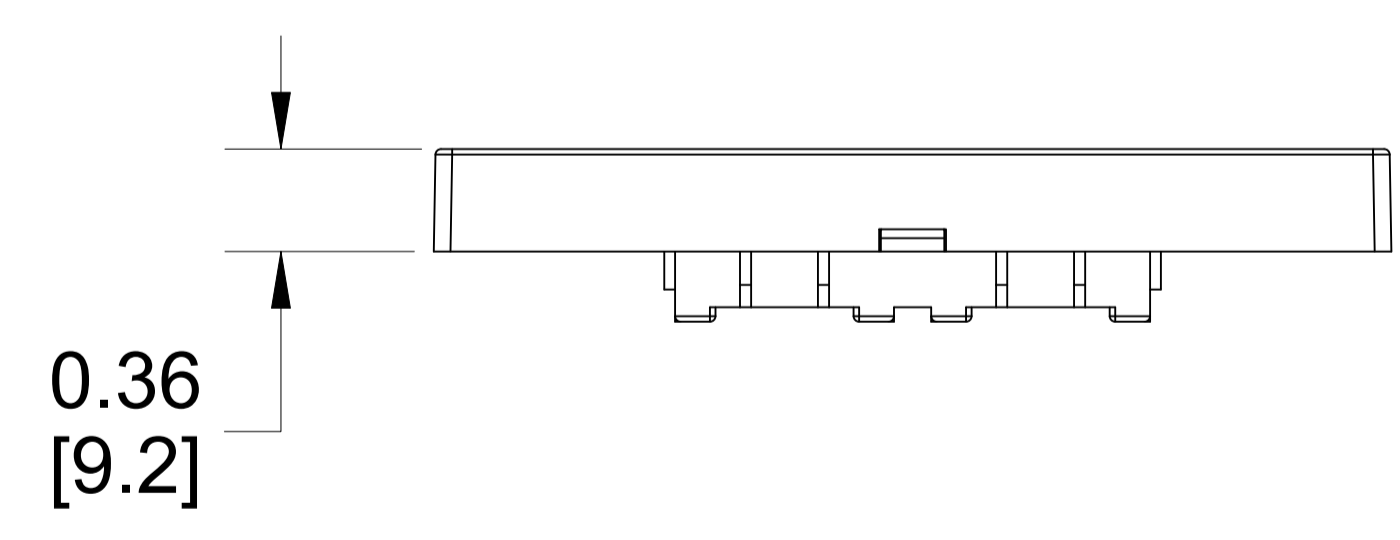

| MATERIAL ID | DESCRIPTION |
|-------------|---------------|
| 760256271 | FPDS-BS-4P-PW |

NOTES:

- SEE COMMSCOPE CATALOG FOR PART NUMBER SUFFIXES TO INDICATE COLOR/PKG.
- SEE COMMSCOPE CATALOG FOR COMPLETE LIST OF PARTS RELATED TO THE USE OF THIS PRODUCT.
- DIMENSIONS IN PARENTHESES ARE IN METRIC[MM].
- PART INCLUDES:
 - (1) FACEPLATE BS, 4 PORT FRAME CREAM WHITE
 - (1) FACEPLATE BS, 4 PORT COVER PRO WHITE
 - (4) SHUTTER CREAM WHITE
 - (1) LABEL COVER
 - (4) SPRING
 - (2) SCREW