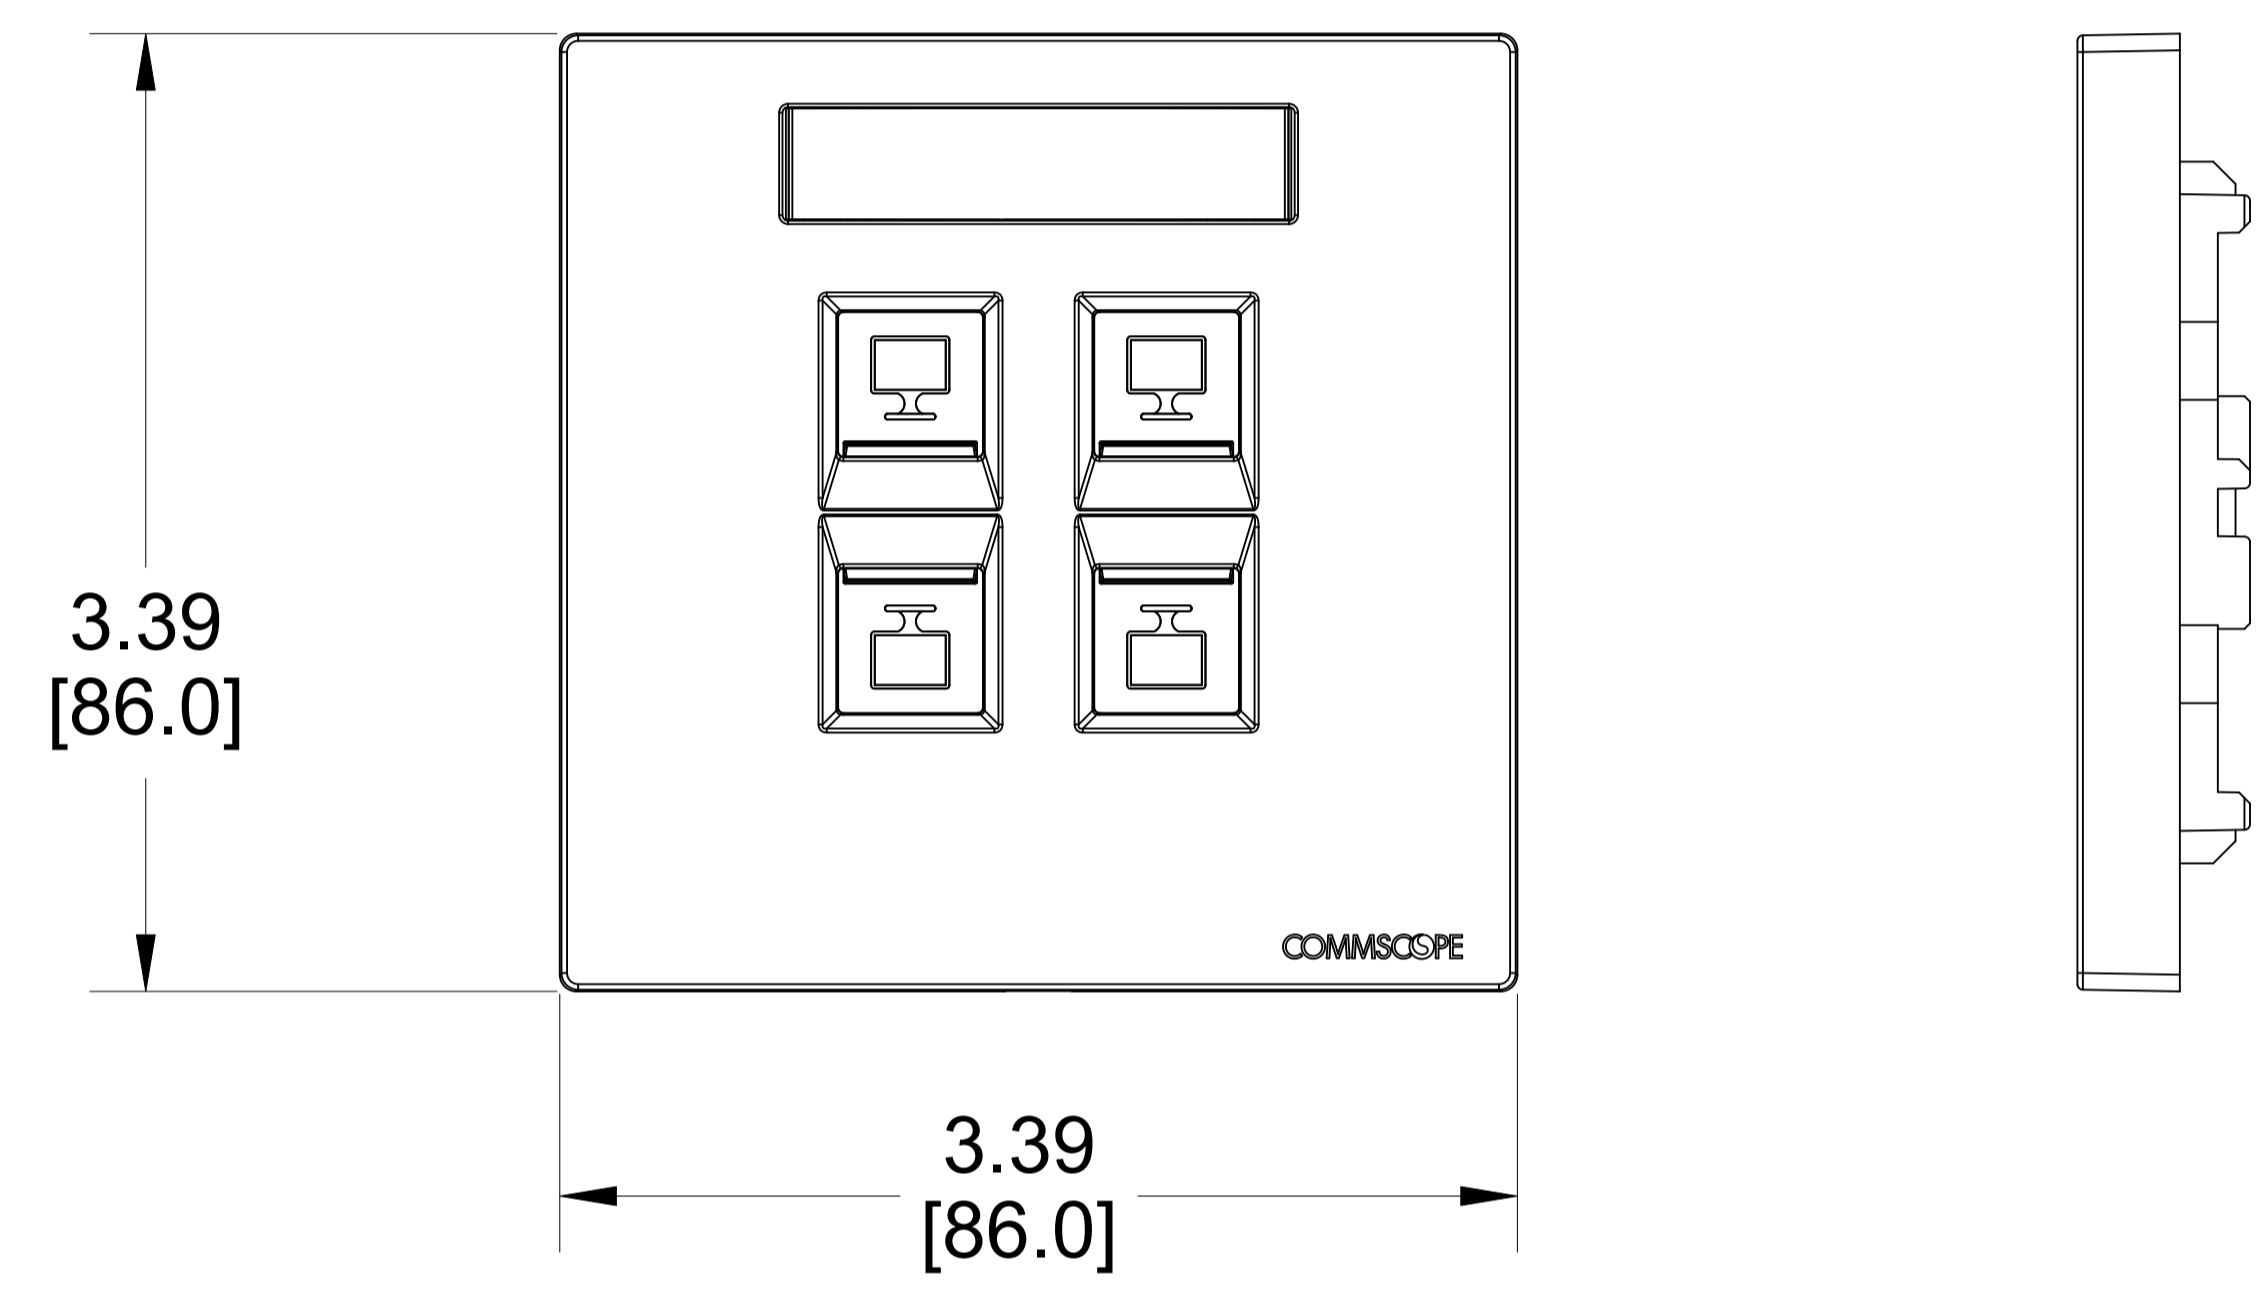

| MATERIAL ID | DESCRIPTION |
|-------------|---------------|
| 760256271 | FPDS-BS-4P-PW |

NOTES:

- SEE COMMSCOPE CATALOG FOR PART NUMBER SUFFIXES TO INDICATE COLOR/PKG.
- SEE COMMSCOPE CATALOG FOR COMPLETE LIST OF PARTS RELATED TO THE USE OF THIS PRODUCT.
- DIMENSIONS IN PARENTHESES ARE IN METRIC[MM].
- PART INCLUDES:
 - (1) FACEPLATE BS, 4 PORT FRAME CREAM WHITE
 - (1) FACEPLATE BS, 4 PORT COVER PRO WHITE
 - (4) SHUTTER CREAM WHITE
 - (1) LABEL COVER
 - (4) SPRING
 - (2) SCREW