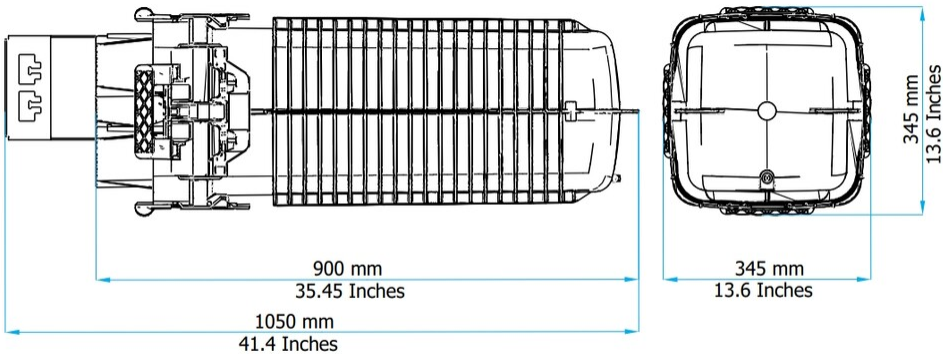

## General Specifications

<b>Cable Entry Drop Port Style</b>	Gel block
<b>Cable Entry Main Port Style</b>	Gel block
<b>Cable Ports Quantity, total</b>	3 multi-out ports (12 cables)
<b>Cable Sealing Type</b>	Compressed gel
<b>Closure Sealing Type</b>	Over-centered latches with rubber gasket
<b>Closure Style</b>	Single-ended
<b>Color</b>	Black
<b>Mounting</b>	Pole   Strand   Wall
<b>Network Area Type</b>	Feeder   Trunk
<b>Splicing Type, Supported</b>	Mass fusion   Single fusion

## Dimensions

<b>Height</b>	345.44 mm   13.6 in
<b>Width</b>	345.44 mm   13.6 in
<b>Length</b>	900.43 mm   35.45 in
<b>Length, with trigger</b>	1,050.29 mm   41.35 in
<b>Main Cable Diameter, maximum</b>	40.64 mm   1.6 in

## Dimension Drawing