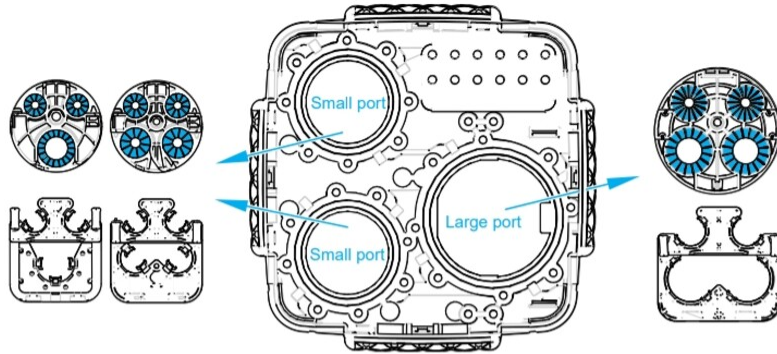

FOSC-650

Gel Seals	Upper -Small Ports-		Lower -Large Ports-	
	# Ports	Cable Outside Diameter Min. - Max.	# Ports	Cable Outside Diameter Min. - Max.
Small 3-way 	2	8 - 20 mm 0.32 - 0.79 inch	1	25 - 35 mm 1.0 - 1.38 inches
Small 4-way 	2	8 - 22 mm 0.32 - 0.87 inch	2	10 - 28 mm 0.39 - 1.1 inches
Large 4-way 	2	18 - 25 mm 0.7 - 1.0 inch	2	25 - 40 mm 1.0 - 1.6 inches

Material Specifications

Material Type Rugged polymer

Environmental Specifications

Environmental Space Below ground | Buried

Qualification Standards IEC 60529, IP68 + 5 m waterhead

Packaging and Weights

Packaging quantity 1

Packaging Type Box | Carton

Regulatory Compliance/Certifications