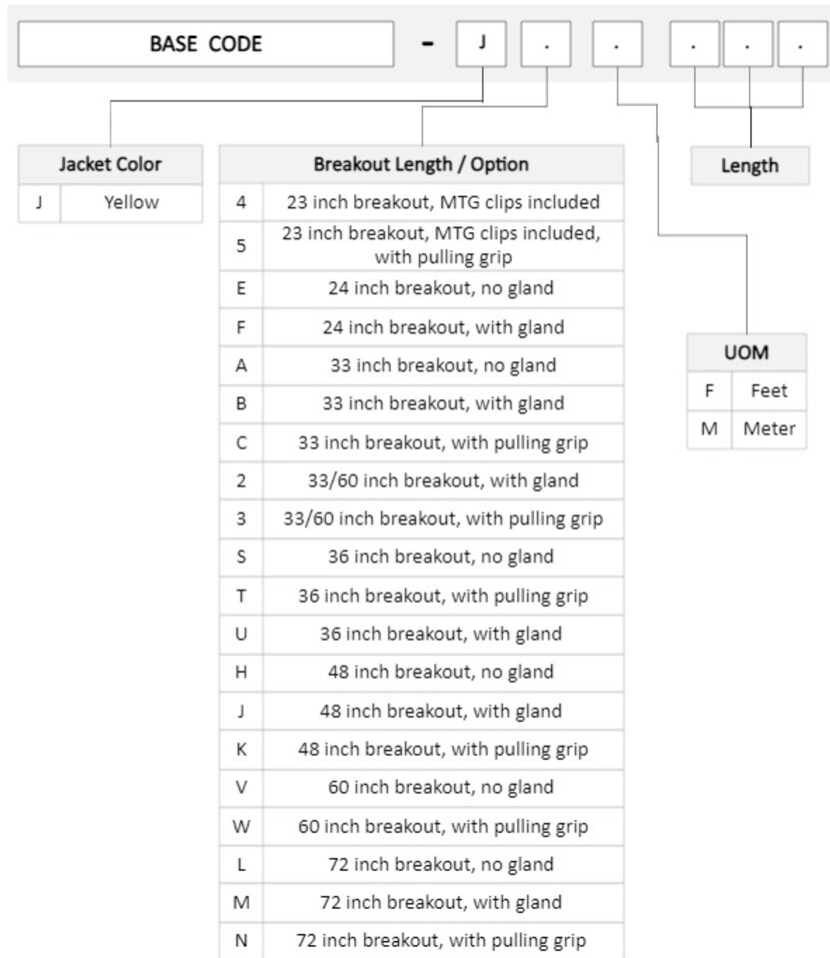

General Specifications

Color, boot A	Black
Color, connector A	Green
Color, boot B	Blue
Color, connector B	Blue
Construction Type	Stranded
Furcation Color	Yellow
Interface, Connector A	MPO-12/APC Male
Interface, Connector B	LC/UPC
Interface Feature, connector B	Uniboot
Jacket Color	Yellow
Polarity	Method B Enhanced (ULL)
Fibers per Subunit, quantity	12
Total Fibers, quantity	288

Dimensions

Cable Assembly Length Range (m)	2 – 999
--	---------

UNGMXLUCP

Cable Assembly Length Range (ft)

7 – 999

Ordering Tree

Optical Specifications

Fiber Mode