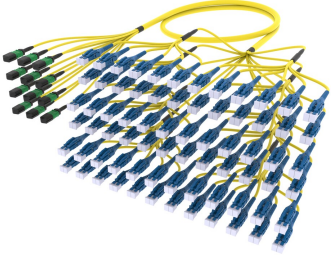

UNGMXLUCP

Base Product

Ultra Low Loss ULL TeraSPEED® MPO(Pinned) to LC/UPC Uniboot Ruggedized fanout Cable, 288-Fiber, LSZH, 12 fiber PmP 2.0 mm Dca

Product Classification

Regional Availability	Asia Australia/New Zealand Europe Latin America Middle East/Africa North America
Portfolio	CommScope®
Product Type	Ruggedized fanout
Product Brand	SYSTEMAX ULL
Ordering Note	For additional jacket colors, please contact a CommScope Sales Representative For lengths greater than 999 ft (304 m), orders must be in meters Minimum length may vary based on cable configuration

General Specifications

Color, boot A	Black
Color, connector A	Green
Color, boot B	Blue
Color, connector B	Blue
Construction Type	Stranded
Furcation Color	Yellow
Interface, Connector A	MPO-12/APC Male
Interface, Connector B	LC/UPC
Interface Feature, connector B	Uniboot
Jacket Color	Yellow
Polarity	Method B Enhanced (ULL)
Fibers per Subunit, quantity	12
Total Fibers, quantity	288

Dimensions

Cable Assembly Length Range (m)	2 – 999
--	---------

UNGMXLUCP

Cable Assembly Length Range (ft)

7 – 999

Ordering Tree

Optical Specifications

Fiber Mode

Included Products

760246051 P-288-MP-8G1-F12YL/20T	- Fiber indoor cable, Plenum MPO Trunk, 288 fiber multi-unit with 12 fiber subunits, Singlemode G.657.A2/B2, Feet jacket marking, Yellow jacket color
860658160	- LC/UPC Uniboot Connector, Singlemode, Blue
860659010	- MPO-12, ULTRA LOW LOSS, MALE, Singlemode, GREEN, 2mm