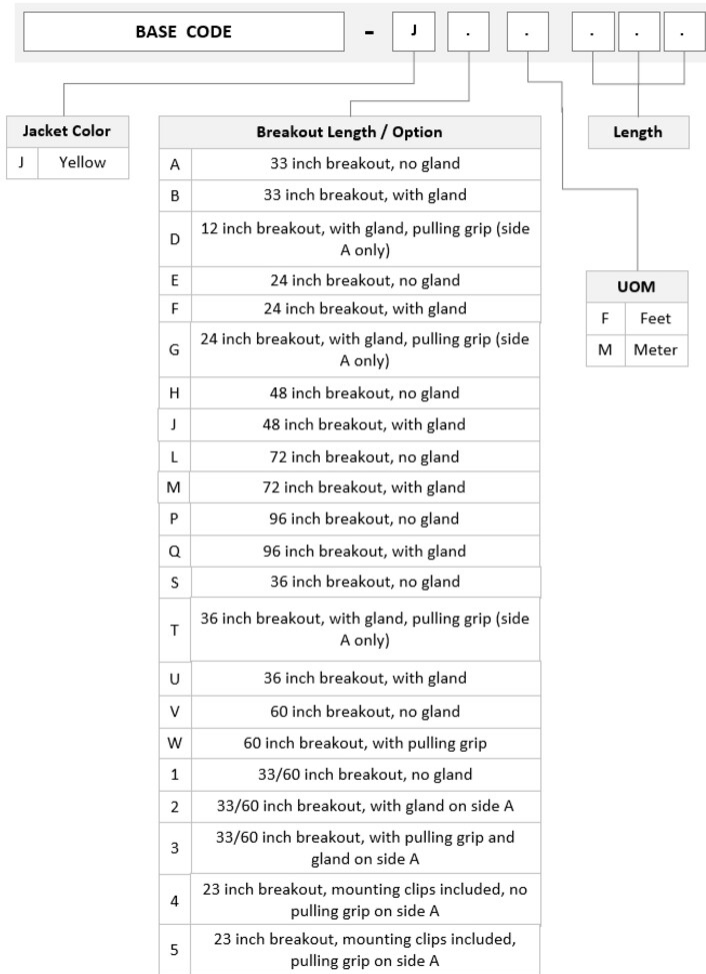

General Specifications

Color, boot A	Blue
Color, connector A	Green
Color, boot B	Blue
Color, connector B	Blue
Construction Type	Stranded
Furcation Color	Yellow
Interface, Connector A	LC/UPC
Interface Feature, connector A	ULL
Interface, Connector B	LC/UPC
Interface Feature, connector B	ULL
Jacket Color	Yellow
Polarity	Method A
Fibers per Subunit, quantity	12
Total Fibers, quantity	144

Dimensions

Cable Assembly Length Range (m)	3 – 999
--	---------

ALGLCLCCM

Cable Assembly Length Range (ft)

8 – 999

Ordering Tree

Optical Specifications

Fiber Mode