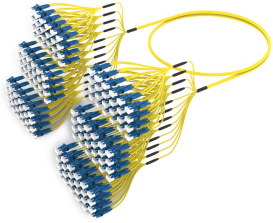

ALGLCLCCM

Base Product

Ultra Low Loss ULL TeraSPEED® LC/UPC to LC/UPC Ruggedized fanout Cable, 144-Fiber, Plenum, 12 fiber PmP 2.0 mm Dca, Method A

Product Classification

Regional Availability	Asia Australia/New Zealand Europe Latin America Middle East/Africa North America
Portfolio	CommScope®
Product Type	Ruggedized fanout
Product Brand	SYSTIMAX ULL
Ordering Note	For additional jacket colors, please contact a CommScope Sales Representative For lengths greater than 999 ft (304 m), orders must be in meters Minimum length may vary based on cable configuration

General Specifications

Color, boot A	Blue
Color, connector A	Green
Color, boot B	Blue
Color, connector B	Blue
Construction Type	Stranded
Furcation Color	Yellow
Interface, Connector A	LC/UPC
Interface Feature, connector A	ULL
Interface, Connector B	LC/UPC
Interface Feature, connector B	ULL
Jacket Color	Yellow
Polarity	Method A
Fibers per Subunit, quantity	12
Total Fibers, quantity	144