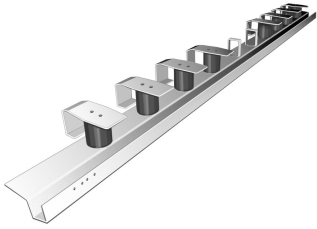

FDF-ODF-ACCESSORIES

Base Product

FDF Optical Distribution Frame (ODF) Accessories

Product Classification

Regional Availability	Latin America North America
Portfolio	CommScope®
Product Type	Cable trough Guard box Interbay management panel Storage bay
Product Series	FDF

General Specifications

Application	Used with FDF-style frames only
--------------------	---------------------------------

Environmental Specifications

Environmental Space	Indoor
----------------------------	--------